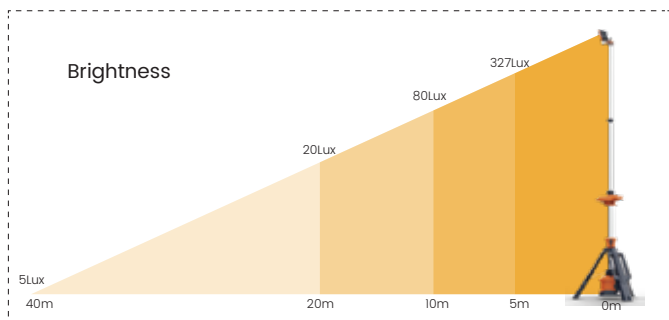

SINGLE HEAD AND DUAL-HEAD VERSION

Dual-head

| | | |
|---------------------|---------------------------------|---------|
| AC | 0-12,000LM Stepless Dimmable | |
| Battery (4 Mode) | Turbo | 6,000LM |
| | Standard | 3,500LM |
| | Balanced | 2,200LM |
| | Eco | 600LM |

Single Head

| | | |
|---------------------|----------|---------|
| Battery (4 Mode) | Turbo | 4,000LM |
| | Standard | 2,500LM |
| | Balanced | 1,500LM |
| | Eco | 450LM |

* Brightness represents the center point illuminance value of the lighting direction.

AC Powered
Up To **12,000** LM

Battery-powered
Up To **6,000** LM

SPECIFICATIONS

TL-200 Dual head

| | |
|--------------|---------------------------------------|
| Hight | 1m~2.3m |
| Weight | 6.3Kg (Fitting only) |
| Power Supply | D24 series battery pack / AC 100-277V |
| Lumens | 0 - 12,000Lm |
| Run Times | >8 hours (Standard mode, D24-100) |
| IP Grade | IP66 |
| Output(USB) | 5V 2A (2 Dock) |