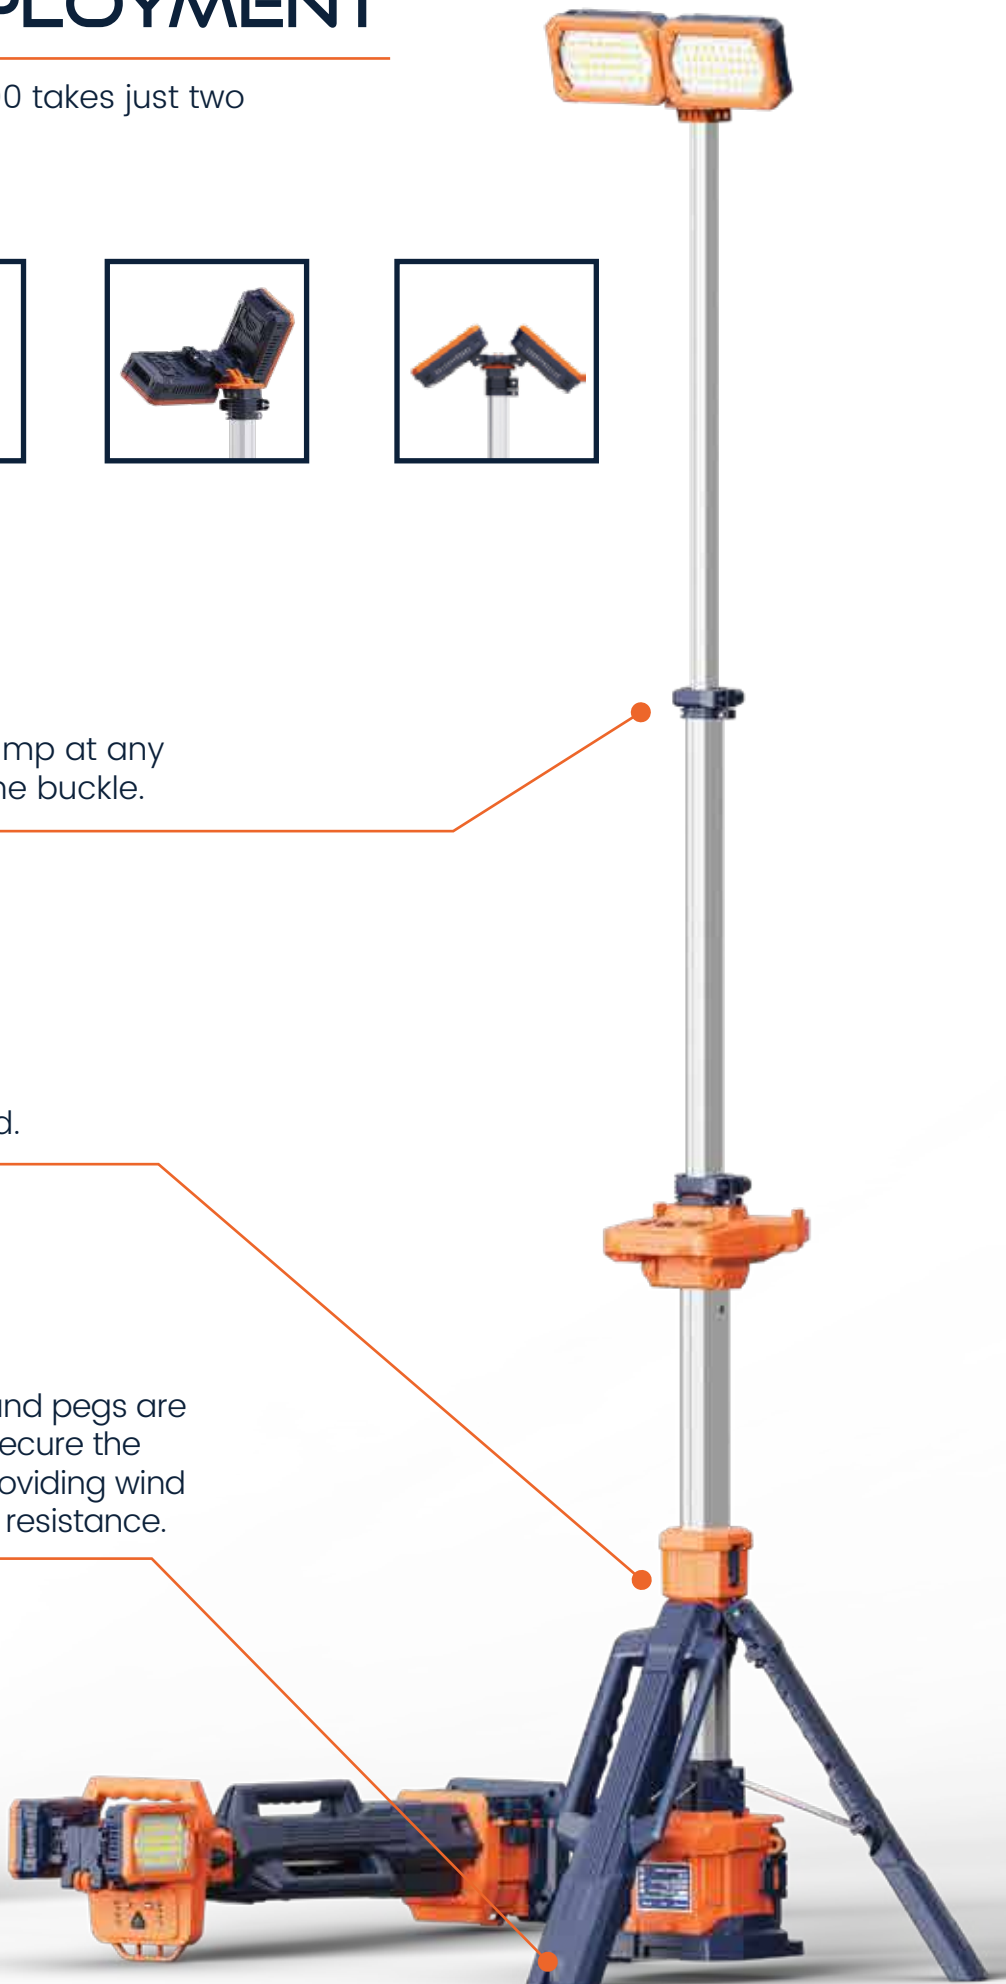

TL-200

Deployable portable lighting in one bespoke robust package.

PORTABLE TRIPOD LIGHT

LIGHTER, BRIGHTER, FASTER DEPLOYMENT

Unfolding or folding the TL-200 takes just two steps, in under 10 seconds.

Secure the lamp at any height with the buckle.

One key to release tripod.

Optional ground pegs are available to secure the lighthouse, providing wind and vibration resistance.

HUMANIZED DESIGN HIDDEN IN THE DETAILS

1

USB Output

Dual rainproof USB outputs for charging two devices at once, rain or shine.

2

Phone Stand

Continue working while charging, the hook here can serve as a phone stand.

3

Stepless Dimming

Plug the driver into the rainproof port to unlock maximum brightness and stepless dimming.

INCREASE PRODUCTIVITY & BRIGHTEN THE WORKPLACE

AC Powered
Up To **12,000** LM

Battery-powered
Up To **6,000** LM

SPECIFICATIONS

TL-200 Dual head

| | |
|--------------|---------------------------------------|
| Hight | 1m~2.3m |
| Weight | 6.3Kg (Fitting only) |
| Power Supply | D24 series battery pack / AC 100-277V |
| Lumens | 0 - 12,000Lm |
| Run Times | >8 hours (Standard mode, D24-100) |
| IP Grade | IP66 |
| Output(USB) | 5V 2A (2 Dock) |