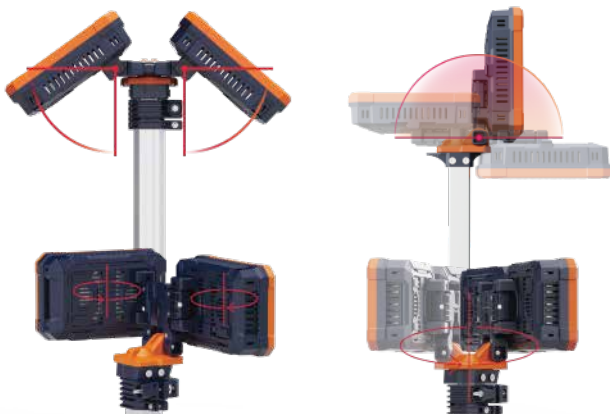

One key to release tripod.

Optional ground pegs are available to secure the lighthouse, providing wind and vibration resistance.

HUMANIZED DESIGN HIDDEN IN THE DETAILS

1

USB Output

Dual rainproof USB outputs for charging two devices at once, rain or shine.

2

Phone Stand

Continue working while charging, the hook here can serve as a phone stand.

3

Stepless Dimming

Plug the driver into the rainproof port to unlock maximum brightness and stepless dimming.

INCREASE PRODUCTIVITY & BRIGHTEN THE WORKPLACE

AC Powered
Up To **12,000** LM

Battery-powered
Up To **6,000** LM

SPECIFICATIONS

TL-200 Dual head

| | |
|--------------|---------------------------------------|
| Hight | 1m~2.3m |
| Weight | 6.3Kg (Fitting only) |
| Power Supply | D24 series battery pack / AC 100-277V |
| Lumens | 0 - 12,000Lm |
| Run Times | >8 hours (Standard mode, D24-100) |
| IP Grade | IP66 |
| Output(USB) | 5V 2A (2 Dock) |

TL-200 Single head

| | |
|--------------|-----------------------------------|
| Hight | 1m~2.3m |
| Weight | 5.9Kg (Fitting only) |
| Power Supply | D24 series battery pack |
| Lumens | 0 - 4,000Lm |
| Run Times | >8 hours (Standard mode, D24-100) |
| IP Grade | IP66 |
| Output(USB) | 5V 2A (2 Dock) |